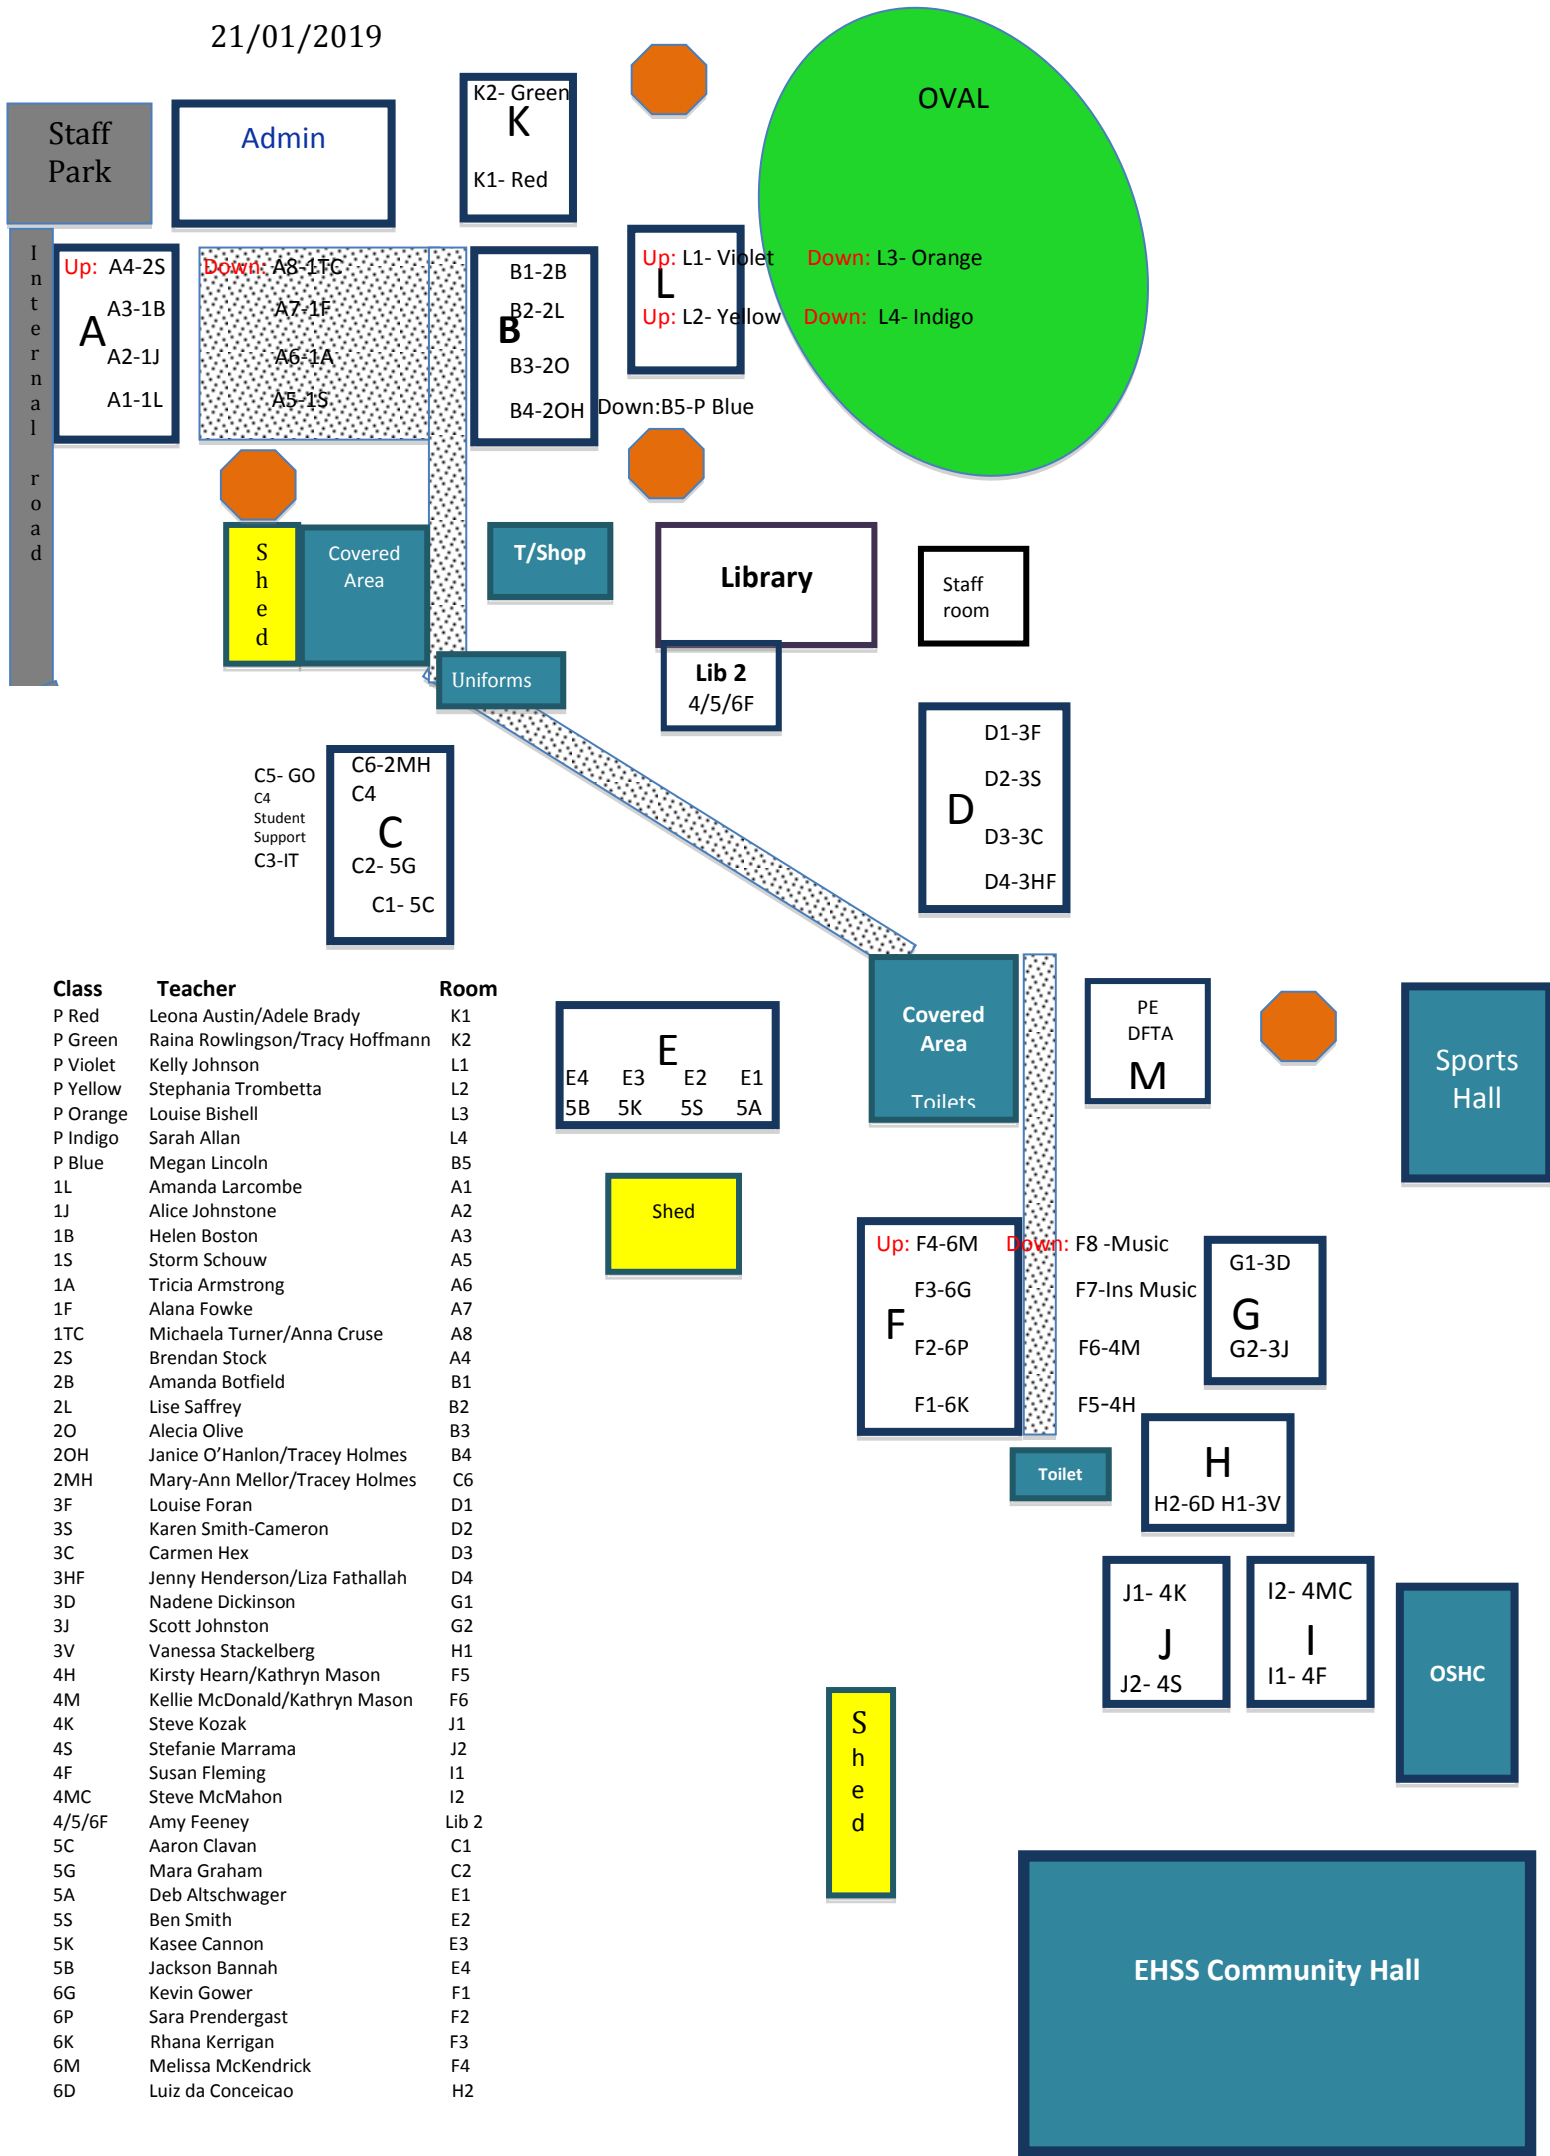

EATONS HILL STATE SCHOOL – SCHOOL MAP 2019

21/01/2019

Class	Teacher	Room
P Red	Leona Austin/Adele Brady	K1
P Green	Raina Rowlingson/Tracy Hoffmann	K2
P Violet	Kelly Johnson	L1
P Yellow	Stephania Trombetta	L2
P Orange	Louise Bishell	L3
P Indigo	Sarah Allan	L4
P Blue	Megan Lincoln	B5
1L	Amanda Larcombe	A1
1J	Alice Johnstone	A2
1B	Helen Boston	A3
1S	Storm Schouw	A5
1A	Tricia Armstrong	A6
1F	Alana Fowke	A7
1TC	Michaela Turner/Anna Cruse	A8
2S	Brendan Stock	A4
2B	Amanda Botfield	B1
2L	Lise Saffrey	B2
2O	Alecia Olive	B3
2OH	Janice O'Hanlon/Tracey Holmes	B4
2MH	Mary-Ann Mellor/Tracey Holmes	C6
3F	Louise Foran	D1
3S	Karen Smith-Cameron	D2
3C	Carmen Hex	D3
3HF	Jenny Henderson/Liza Fathallah	D4
3D	Nadene Dickinson	G1
3J	Scott Johnston	G2
3V	Vanessa Stackelberg	H1
4H	Kirsty Hearn/Kathryn Mason	F5
4M	Kellie McDonald/Kathryn Mason	F6
4K	Steve Kozak	J1
4S	Stefanie Marrama	J2
4F	Susan Fleming	I1
4MC	Steve McMahon	I2
4/5/6F	Amy Feeney	Lib 2
5C	Aaron Clavan	C1
5G	Mara Graham	C2
5A	Deb Altschwager	E1
5S	Ben Smith	E2
5K	Kasee Cannon	E3
5B	Jackson Bannah	E4
6G	Kevin Gower	F1
6P	Sara Prendergast	F2
6K	Rhana Kerrigan	F3
6M	Melissa McKendrick	F4
6D	Luiz da Conceicao	H2