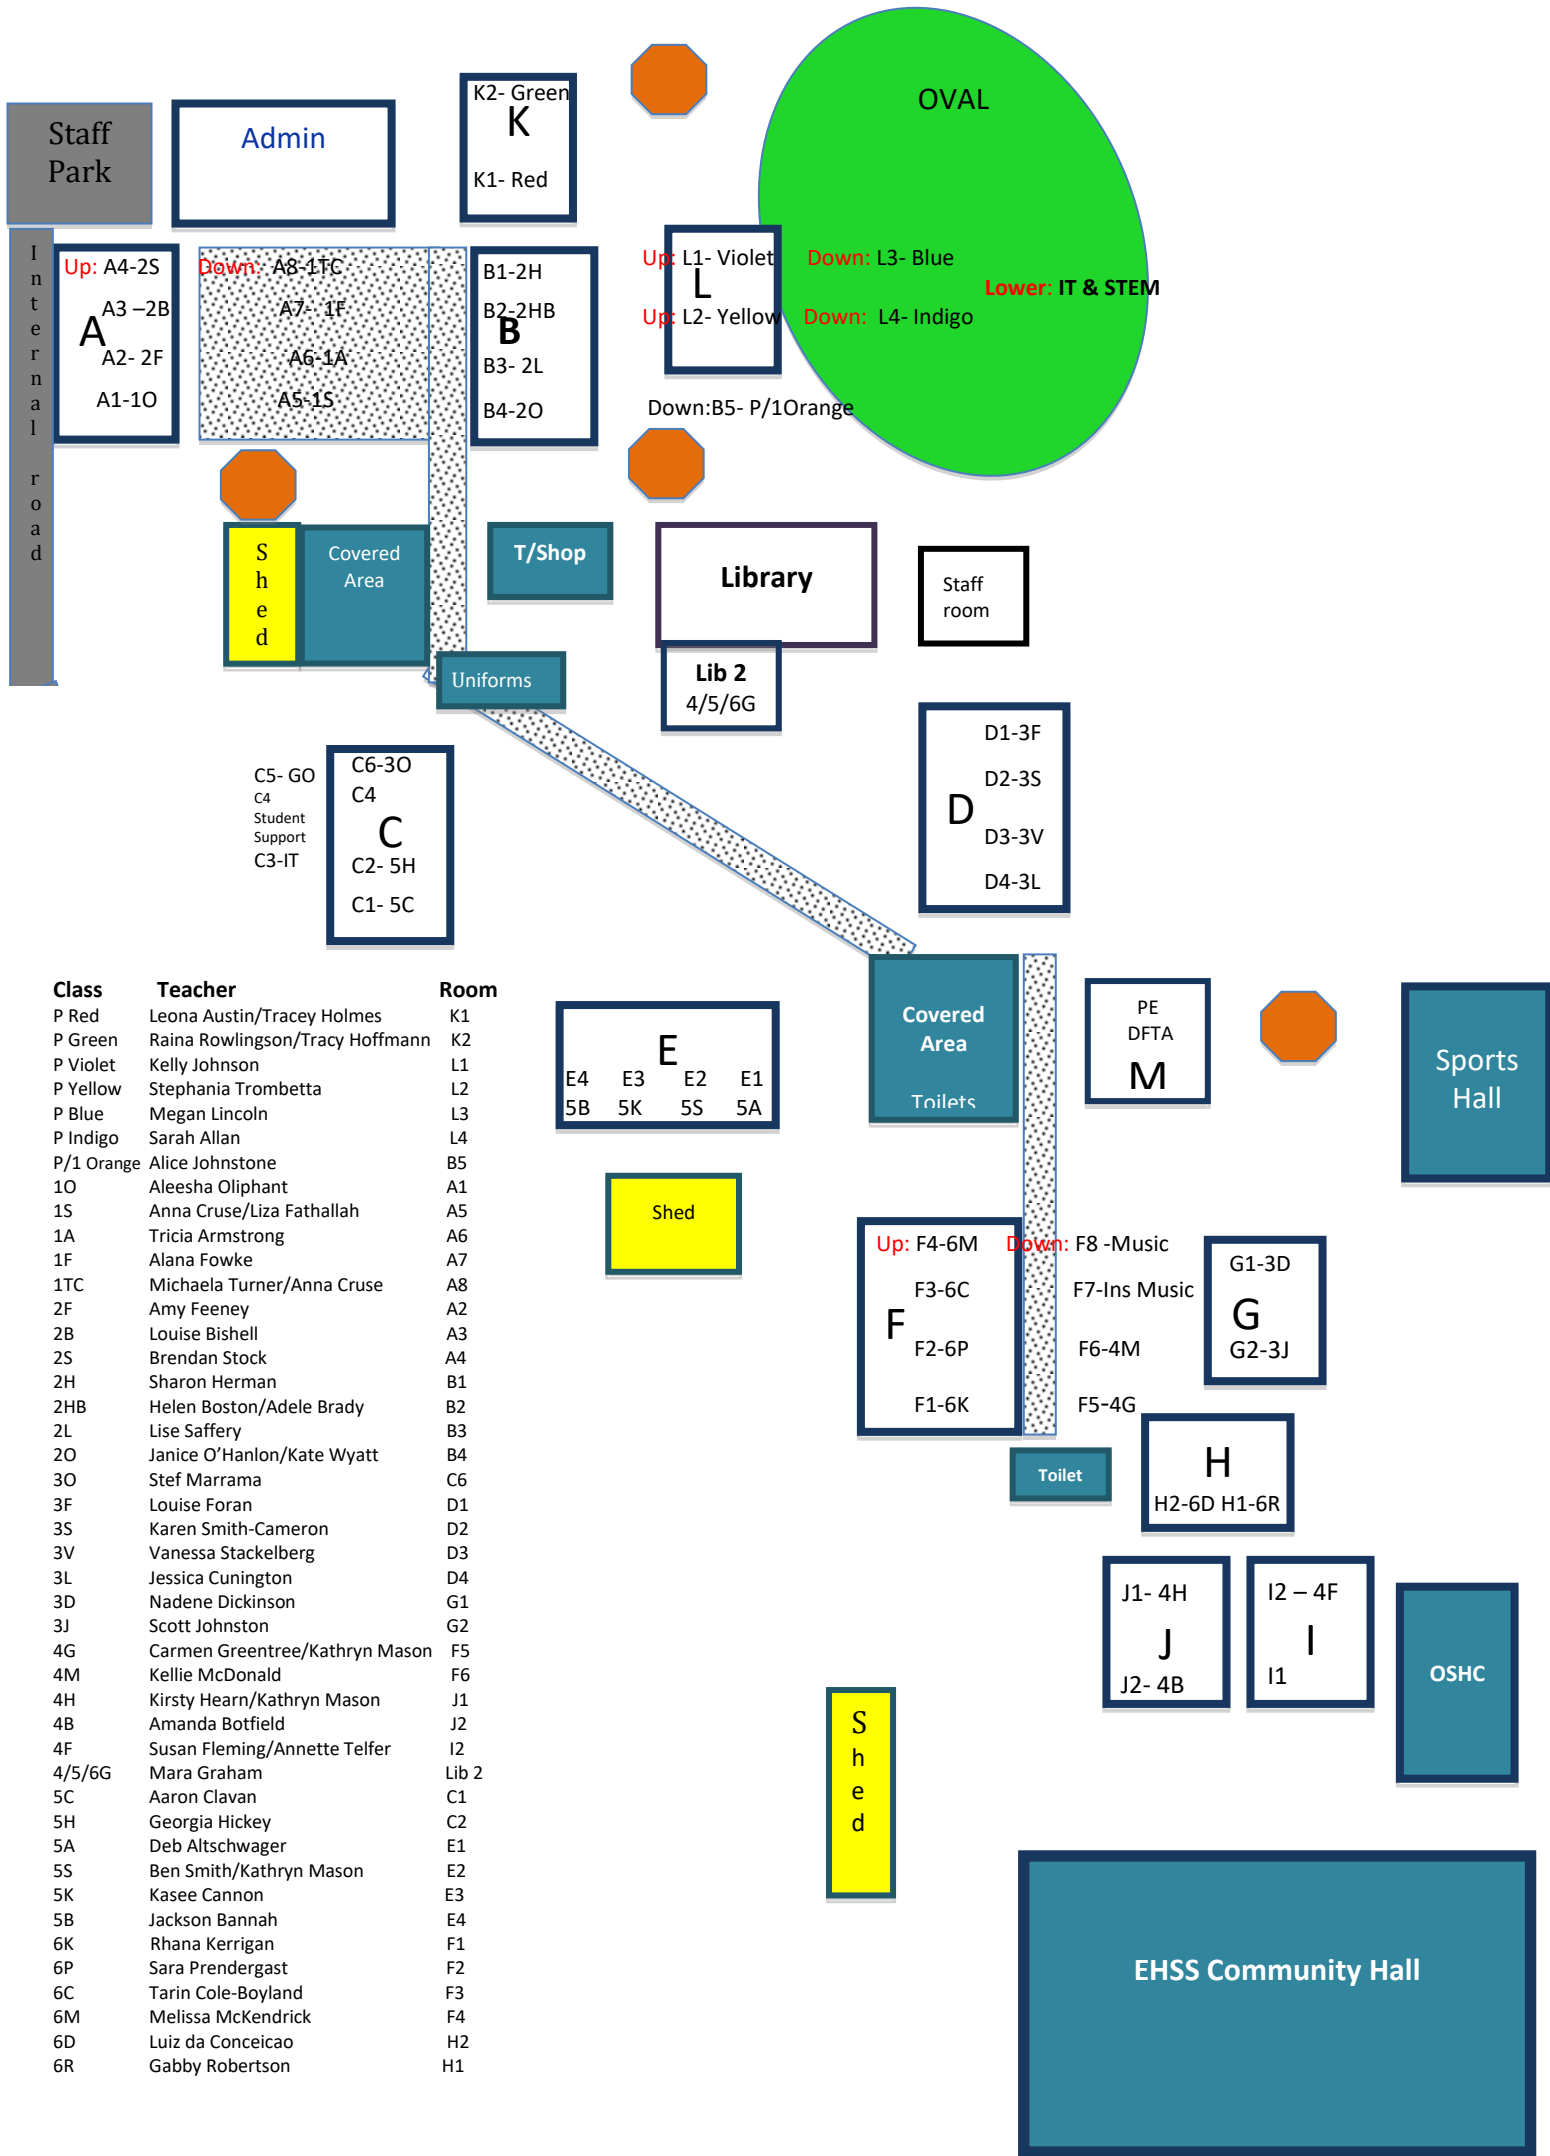

# EATONS HILL STATE SCHOOL – SCHOOL MAP 2021

Class	Teacher	Room
P Red	Leona Austin/Tracey Holmes	K1
P Green	Raina Rowlingson/Tracy Hoffmann	K2
P Violet	Kelly Johnson	L1
P Yellow	Stephania Trombetta	L2
P Blue	Megan Lincoln	L3
P Indigo	Sarah Allan	L4
P/1 Orange	Alice Johnstone	B5
10	Aleesha Oliphant	A1
1S	Anna Cruse/Liza Fathallah	A5
1A	Tricia Armstrong	A6
1F	Alana Fowke	A7
1TC	Michaela Turner/Anna Cruse	A8
2F	Amy Feeney	A2
2B	Louise Bishell	A3
2S	Brendan Stock	A4
2H	Sharon Herman	B1
2HB	Helen Boston/Adele Brady	B2
2L	Lise Saffery	B3
2O	Janice O'Hanlon/Kate Wyatt	B4
3O	Stef Marrama	C6
3F	Louise Foran	D1
3S	Karen Smith-Cameron	D2
3V	Vanessa Stackelberg	D3
3L	Jessica Cunington	D4
3D	Nadene Dickinson	G1
3J	Scott Johnston	G2
4G	Carmen Greentree/Kathryn Mason	F5
4M	Kellie McDonald	F6
4H	Kirsty Hearn/Kathryn Mason	J1
4B	Amanda Botfield	J2
4F	Susan Fleming/Annette Telfer	I2
4/5/6G	Mara Graham	Lib 2
5C	Aaron Clavan	C1
5H	Georgia Hickey	C2
5A	Deb Altschwager	E1
5S	Ben Smith/Kathryn Mason	E2
5K	Kasee Cannon	E3
5B	Jackson Bannah	E4
6K	Rhana Kerrigan	F1
6P	Sara Prendergast	F2
6C	Tarin Cole-Boyland	F3
6M	Melissa McKendrick	F4
6D	Luiz da Conceicao	H2
6R	Gabby Robertson	H1